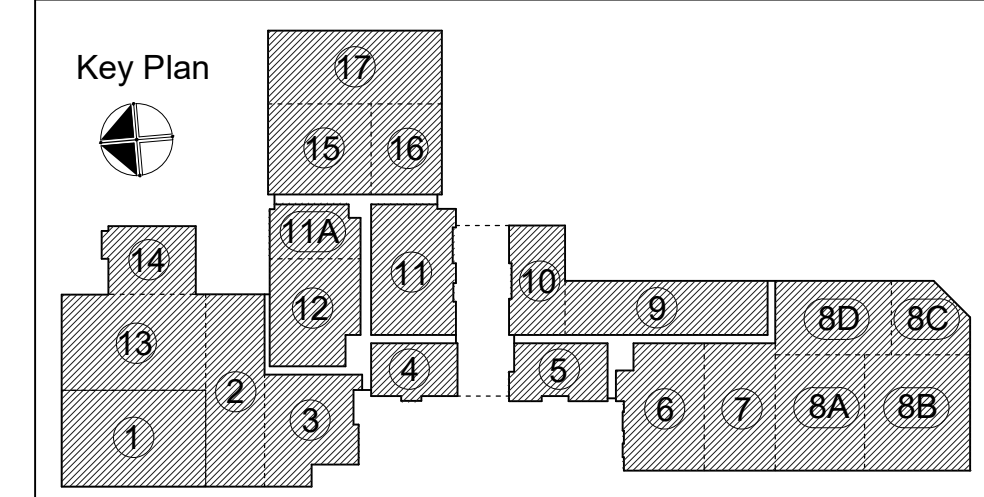

1 MASTERPLAN  
SCALE: 1" = 40'-0" SHEET: SDD

MIDDLETOWN COMMONS  
MASTER PLAN  
2600 WHITE HALL BOULEVARD, WHITE HALL, WEST VIRGINIA 26554  
MASTER PLAN

omni associates  
207 Jefferson Street  
Fairmont, WV 26554  
Tel: 855-827-1417  
omni411.com

Project No: 210305 Drawn by: GAO-K